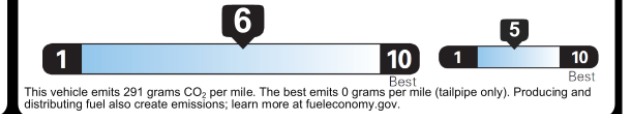

fueleconomy.gov

Calculate personalized estimates and compare vehicles

GOVERNMENT 5-STAR SAFETY RATINGS

Overall Vehicle Score Not Rated
Based on the combined ratings of frontal, side and rollover. Should ONLY be compared to other vehicles of similar size and weight.

Frontal Crash Driver **★★★★**
Passenger **★★★★**

Based on the risk of injury in a frontal impact. Should ONLY be compared to other vehicles of similar size and weight.

Side Crash Front seat **Not Rated**
Rear seat **Not Rated**

Based on the risk of injury in a side impact.

Rollover **★★★★**

Based on the risk of rollover in a single-vehicle crash.

Star ratings range from 1 to 5 stars (★★★★★) with 5 being the highest.

Source: National Highway Traffic Safety Administration (NHTSA)

www.safercar.gov or 1-888-327-4236

This Vehicle qualifies for Nissan's

Security+Plus Extended Protection Plan

The only service agreement backed by Nissan Extended Services North America!
Ask your dealer for details, or call 1-800-NISSAN-1 for more information

DELIVERY

VEHICLE COLORS:
EXT: 2T GRY BLK ROOF
INT: CHARCOAL

FINAL ASSEMBLY POINT:
BRUNSWICK
TRANSPORT METHOD:
TRUCK

DEALER:
NISSAN OF VERO BEACH
946 S US HIGHWAY 1
VERO BEACH FL
32962

VIN: JN8BT3DD9TW311978
EMS: 50 STATE EMISSIONS
MDL: 54816-311978 XEX-G
OPT: H-C03P04E08B94L93B96

20260407222923AS6073

**Not actual Monroney Label. Provided for informational purposes only. Vehicle features, pricing and other information subject to change, may vary from actual vehicle content and/or Monroney label description. While Nissan makes reasonable efforts to ensure accuracy of information, Nissan is not responsible for changes, errors or omissions. See actual vehicle and/or verify information in question with your Nissan dealer.